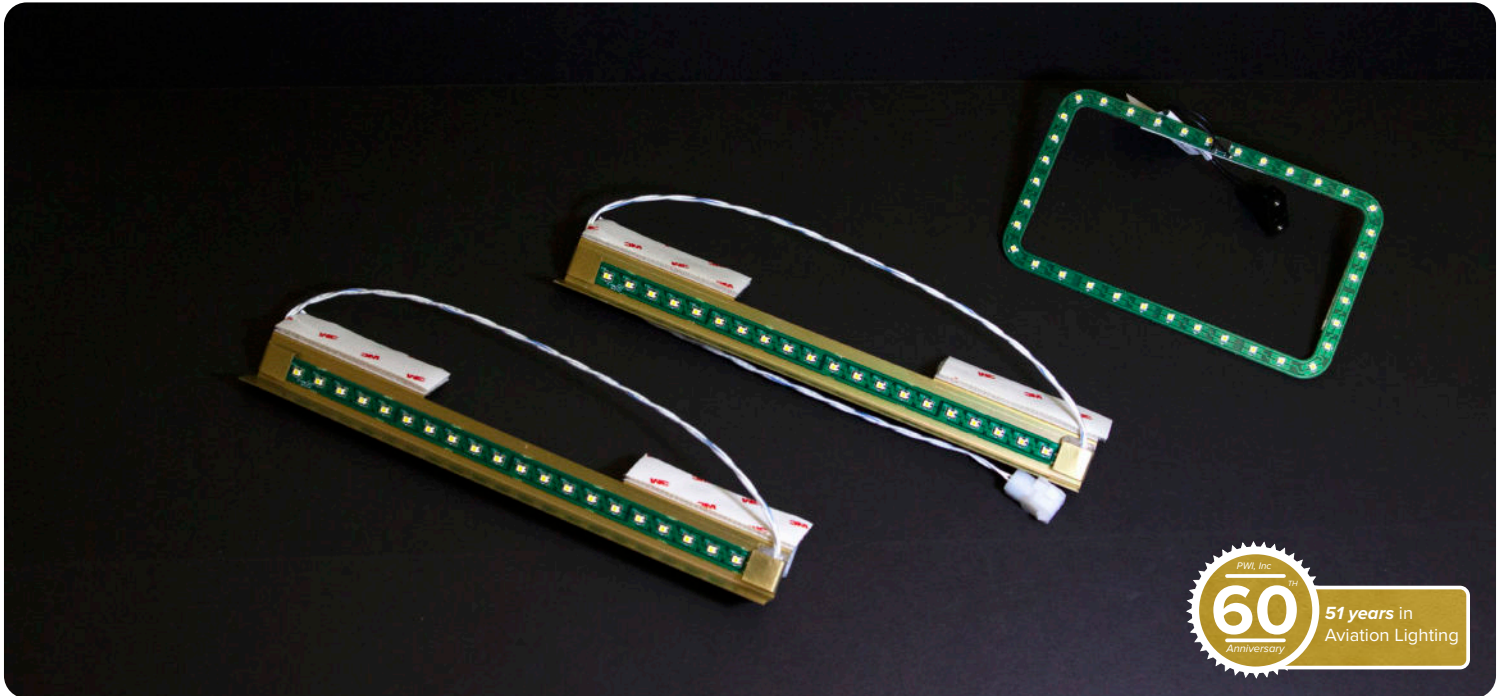

Beechcraft King Air

PWI PMA Approved LED Lighting

Products	Part Number

Reading Light 1495	7310006-001
Reading Light 303	7310010-001
Reading Light 1308/1309	7310007-001
Reading Light 303R	7310046-000
LED Ice Light	7310009-000, 7310045-000
Cockpit LED Variable Dimming Controller	2901045-001
LED Wingtips B300/350	6900430-002 (L), 6900431-002 (R)
LED Wingtips 90, 200, B200/250, 300	6900445-001 (L), 6900446-001 (R)
Seat Belt/Smoking sign Graphic	7200198-001
Seat Belt/Smoking sign LED	7310004-000
LED Logo Light	7310050-000
LED Door Entry Light	7310009-000
Ice Light Window	4000041-000, 4000041-001